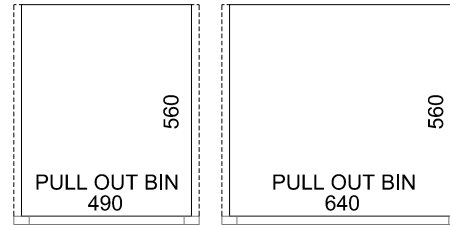

KR1 - 560 STANDARD BASE UNITS

KR1 - 300 SHALLOW BASE UNITS

KR1 - 560 CORNER BASE UNITS

KR1 - 560 PULL OUT BIN UNITS

KR1 - 560 FREESTANDING APPLIANCE HOUSING

KR1 - 560 DRAWER UNITS

KR1 - 560 DRAWERLINE UNITS