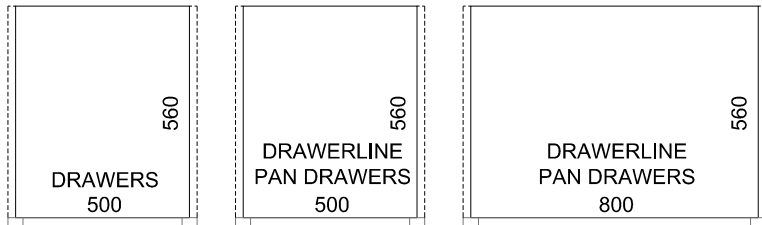

KR1 - 560 STANDARD BASE UNITS

KR1 - 300 SHALLOW BASE UNITS

KR1 - 560 CORNER BASE UNITS

KR1 - 560 PULL OUT BIN UNITS

KR1 - 560 FREESTANDING APPLIANCE HOUSING

KR1 - 560 DRAWER UNITS

KR1 - 560 DRAWERLINE UNITS