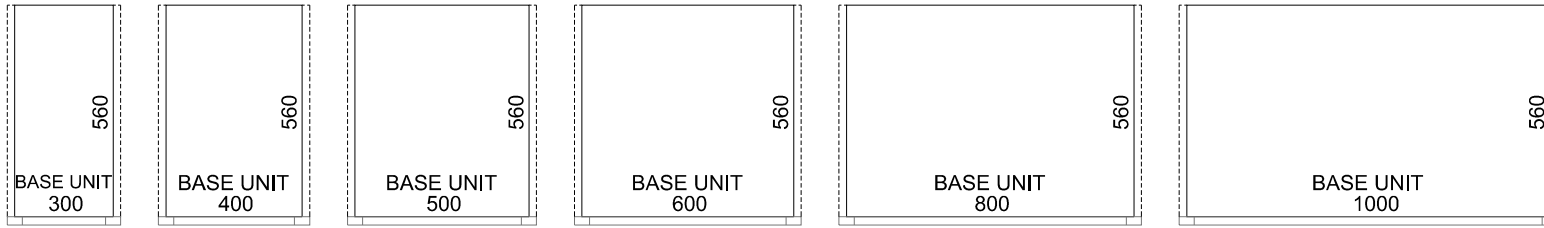

KR1 - 560 STANDARD BASE UNITS

KR1 - 300 SHALLOW BASE UNITS

KR1 - 560 CORNER BASE UNITS

KR1 - 560 PULL OUT BIN UNITS

KR1 - 560 FREESTANDING APPLIANCE HOUSING

KR1 - 560 DRAWER UNITS

KR1 - 560 DRAWERLINE UNITS

KR1 - 560 SINK UNITS

KR1 - 560 OVEN HOUSING

KR1 - 560 DISHWASHER PANEL