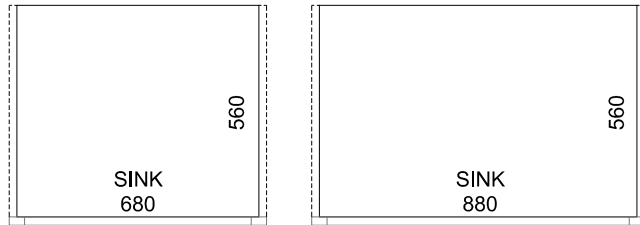

KR1 - 560 SINK UNITS