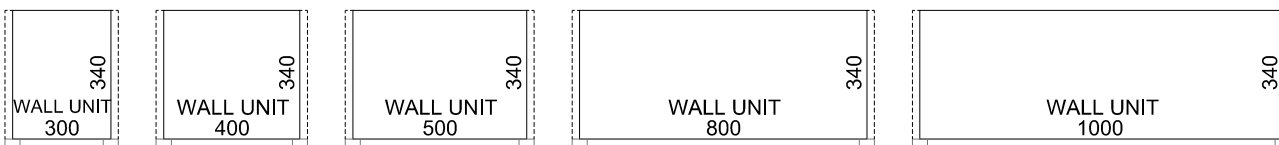

KR1 - 560 TALL UNITS

KR1 - 560 TALL LARDERS

KR1 - 560 APPLIANCE PANELS

KR1 - 560 FRIDGE FREEZER

KR1 - 340 WALL UNITS

KR1 - 340 CORNER WALL UNITS

KR1 - 340 WORKTOP STANDING UNITS

KR1 - 340 EXTRACTOR FACIA