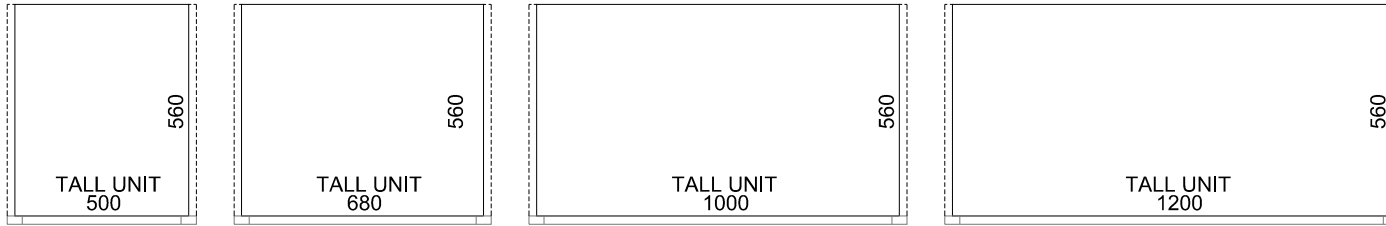

KR1 - 560 TALL UNITS

KR1 - 560 TALL LARDERS

KR1 - 560 APPLIANCE PANELS

KR1 - 560 FRIDGE FREEZER

KR1 - 340 WALL UNITS

KR1 - 340 CORNER WALL UNITS

KR1 - 340 WORKTOP STANDING UNITS

KR1 - 340 EXTRACTOR FACIA