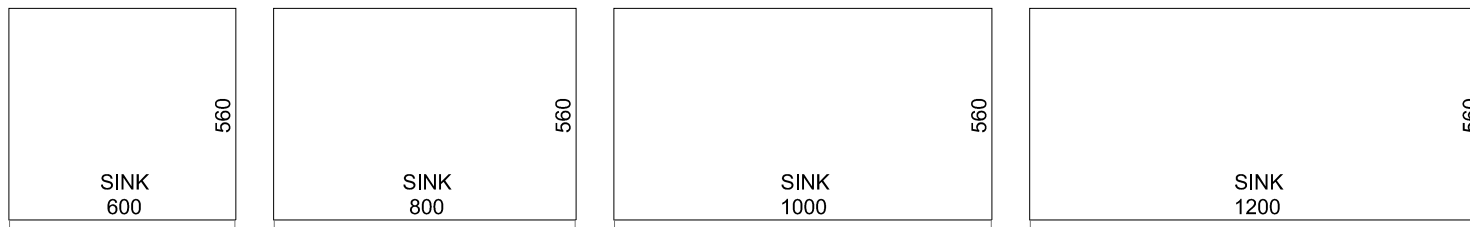

KR2 - 560 STANDARD BASE UNITS

KR2 - 300 SHALLOW BASE UNITS

KR2 - 560 CORNER BASE UNITS

KR2 - 560 PULL OUT BIN UNITS

KR2 - 560 FREESTANDING APPLIANCE HOUSING

KR2 - 560 DRAWER UNITS

KR2 - 560 SINK UNITS

KR2 - 560 OVEN HOUSING

KR2 - 560 DISHWASHER PANEL