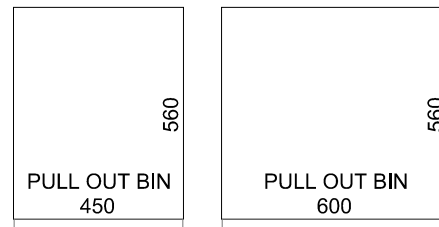

KR2 - 560 STANDARD BASE UNITS

KR2 - 300 SHALLOW BASE UNITS

KR2 - 560 CORNER BASE UNITS

KR2 - 560 PULL OUT BIN UNITS

KR2 - 560 FREESTANDING APPLIANCE HOUSING

KR2 - 560 DRAWER UNITS

KR2 - 560 SINK UNITS

KR2 - 560 OVEN HOUSING