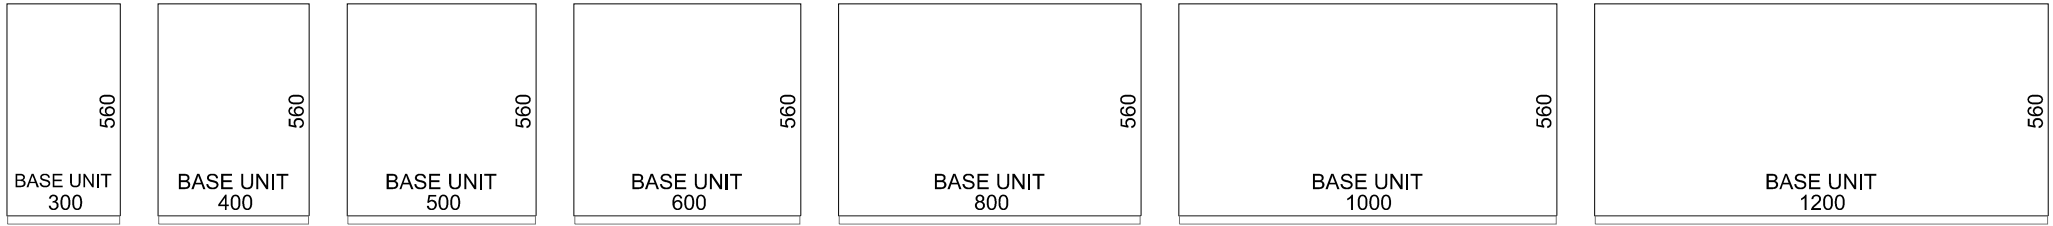

KR2 - 560 STANDARD BASE UNITS

KR2 - 300 SHALLOW BASE UNITS

KR2 - 560 CORNER BASE UNITS

KR2 - 560 PULL OUT BIN UNITS

KR2 - 560 FREESTANDING APPLIANCE HOUSING

KR2 - 560 DRAWER UNITS

KR2 - 560 SINK UNITS

KR2 - 560 OVEN HOUSING

KR2 - 560 DISHWASHER PANEL