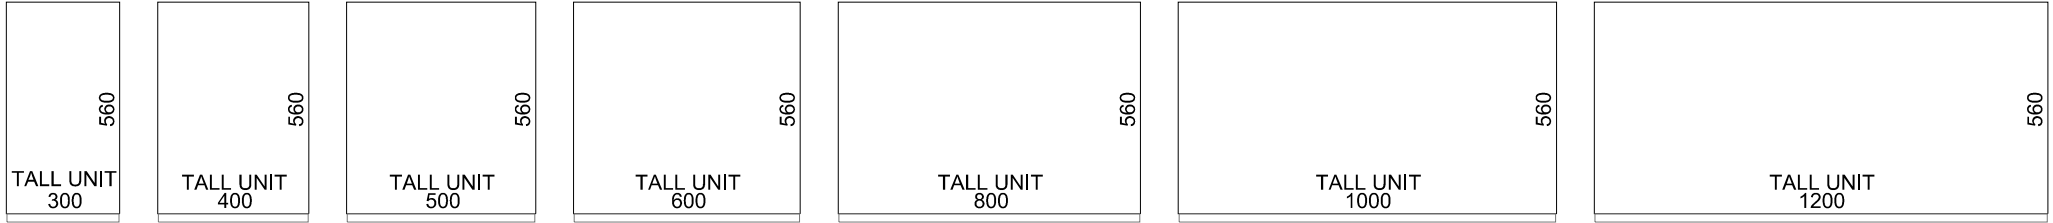

KR2 - 560 TALL UNITS

KR2 - 560 TALL LARDERS

KR2 - 560 APPLIANCE PANELS

KR2 - 560 FRIDGE FREEZER

KR2 - 340 WALL UNITS

KR2 - 340 CORNER WALL UNITS

KR2 - 340 WORKTOP STANDING UNITS

KR2 - 340 EXTRACTOR FACIA